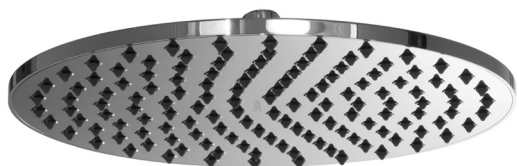

HSA.12R | Round Rain Shower 12"

SPECIFICATIONS:

- Solid Brass construction
- 24 LPM Flow Rate at 3 BAR
- Ceramic disc cartridge allows both volume and temperature control

FINISHES :

- Chrome - HSA.12R

STANDARDS:

- ASME A112.18.1 / CSA B125.1, NSF-61 & EPA Watersense

LowFlow Capable

Legislation Compliance

ZeroDrip Technology

Belgian Mirror Finish

Technical Diagram