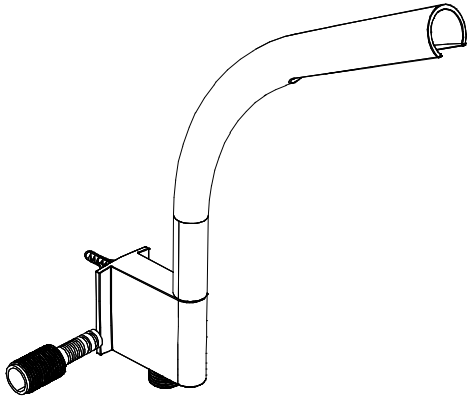

HS3050 | Swivel Shower Arm With Integrated Elbow Outlet

SPECIFICATIONS:

- ABS Construction
- integrated wall elbow
- 180 Degree Swivel
- Use with any hand shower / hose
- Great for retro-fit

FINISHES :

- Chrome - HS3050