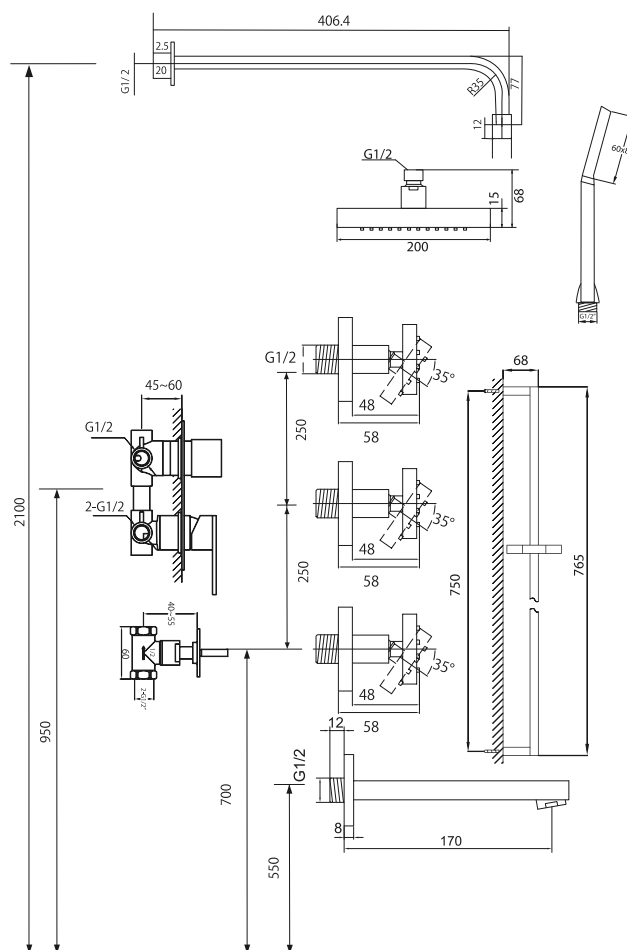

160.2105SPA | 4 - Way Spa System with Multi-Directional Water Flow

SPECIFICATIONS:

- Solid Brass construction - includes diverter
- 19 LPM Flow Rate 3 BAR
- Diverter Controls Water Flow between 4 outlets
- With Rain Shower, Body jets, Spout and Hand Shower
- Single Lever allows both volume and temperature control

Technical Diagram

Critical Dimensions in mm

www.isenberg.in