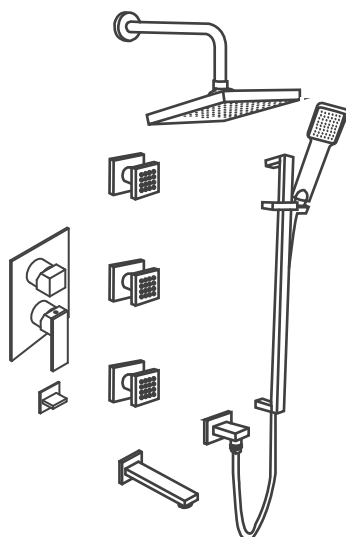

160.2105SPA | 4 - Way Spa System with Multi-Directional Water Flow

SPECIFICATIONS:

- Solid Brass construction - includes diverter
- 19 LPM Flow Rate 3 BAR
- Diverter Controls Water Flow between 4 outlets
- With Rain Shower, Body jets, Spout and Hand Shower
- Single Lever allows both volume and temperature control

FINISHES :

- Chrome - 160.2105SPA

STANDARDS:

- ASME A112.18.1 / CSA B125.1

LowFlow Capable

Legislation Compliance

ZeroDrip Technology

Belgian Mirror Finish