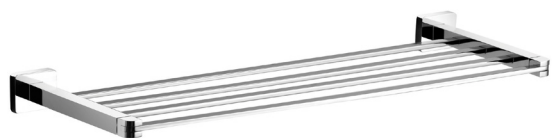

XR1010 | Bath Towerl Rack

SPECIFICATIONS:

- Chrome
- Round Accessories

FINISHES :

- Chrome - XR1010

STANDARDS:

- ASME A112.18.1 / CSA B125.1, NSF-61 & EPA Watersense

LowFlow Capable

Legislation Compliance

ZeroDrip Technology

Belgian Mirror Finish

Technical Diagram