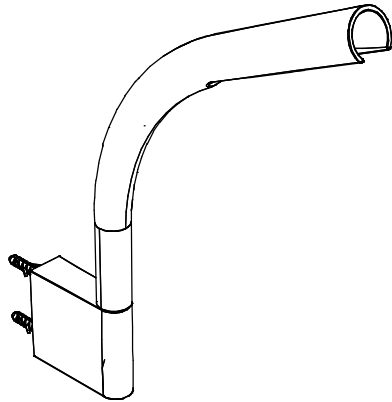

HS3000 | Swivel Shower Arm / Hand Shower Holder

SPECIFICATIONS:

- ABS Construction
- 180 Degree Swivel
- Useable with any hose/hand-held combo
- Great for retro-fit

FINISHES :

- Chrome

Legislation Compliance

Technical Diagram